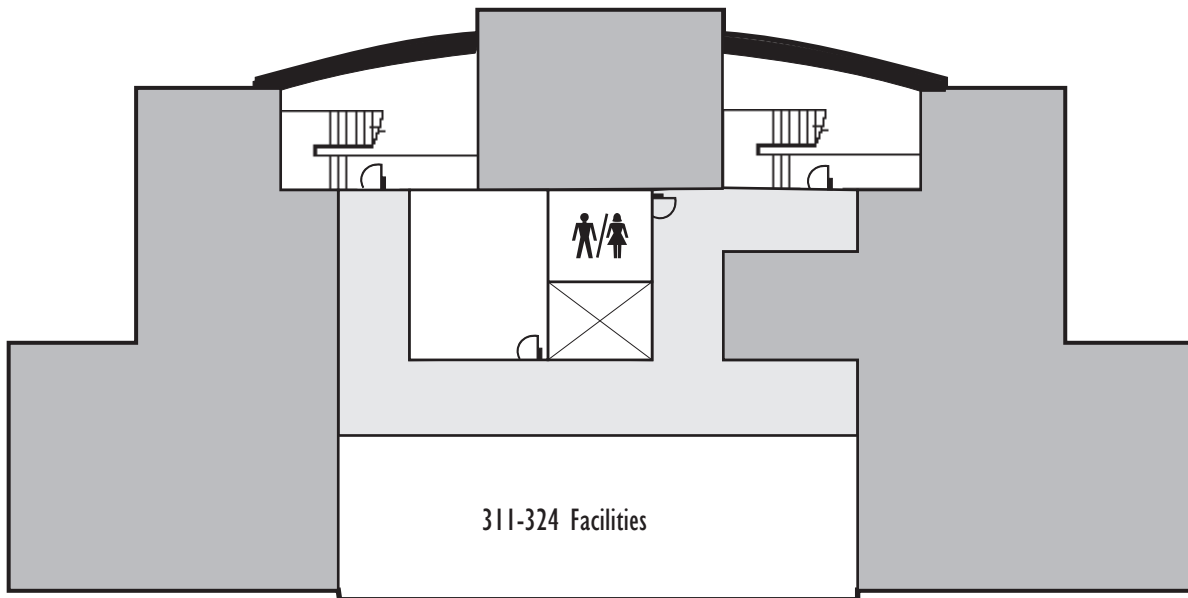

ROSS BUILDING

Ivy Tech State College, 3101 S. Creasy Lane, Lafayette, Indiana 47909, (765) 772-9100, (800) 669-4882

Ross Building - Second Floor

Ross Building - Third Floor

LEGEND

 Accessible Areas	 Service Areas	 Handicapped Entrance
 Main Hallways	 Elevator	 Restrooms